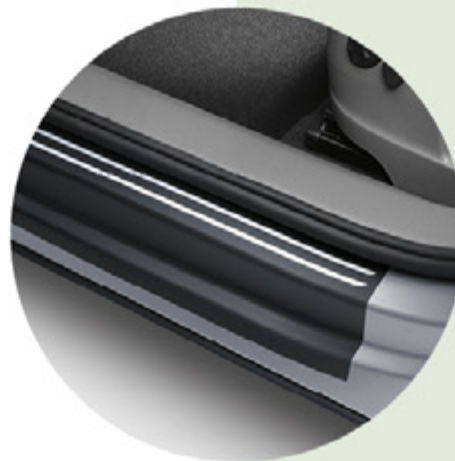

DOOR SILL FILM

These black/silver sill protectors enhance the appearance of the vehicle. They also protect the sills against scratches from shoes and heels.

Part Number: 7N0071303
Four-piece set

£187.50 including fitting

up!

Polo

T-Roc

Golf

Golf Estate

Golf SV

Beetle

Beetle Cabriolet

Scirocco

Jetta

Passat Saloon

Passat Estate

CC

Arteon

Tiguan

Tiguan Allspace

Touran

Sharan

Touareg