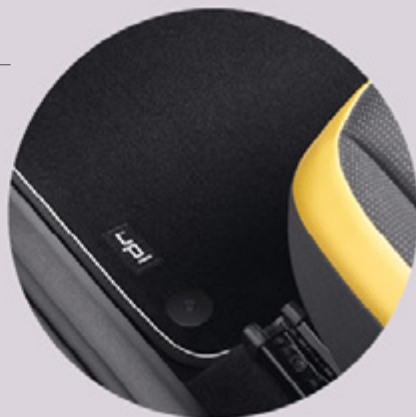

up!

LUXURY CARPET MAT SET

Enjoy a touch of luxury beneath your feet with this deeper pile carpet. Each one is made of durable thickly-woven velour and the model branded front mats come with secure stud fixing to prevent slipping.

Part Number: 1S2061270WGK

Four-piece set

£83.00