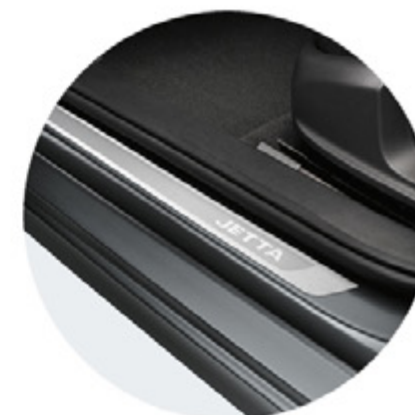

DOOR SILL TRIM

These steel protectors add style to your sills, plus they are great at keeping your pride and joy, scuff and scratch-free.

Part Number: 5C6071303B

Four-piece set

£144.00 including fitting