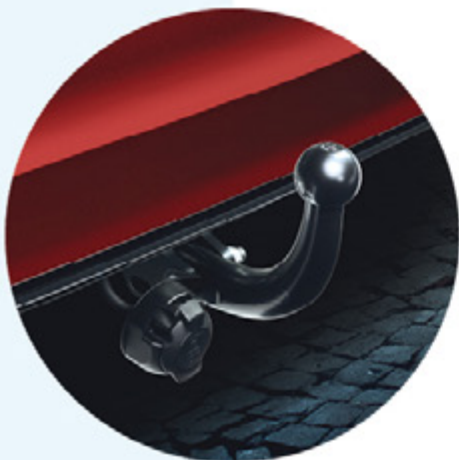

FIXED TOWBAR

Expand your horizons by expanding the capabilities of your vehicle with this infinitely practical, and clever, towbar. Full integration into the vehicle's CAN-bus network is provided for all electrical components, including support for the trailer stabilisation system, switching to stand-by current and the adjustment of all the vehicle's assistance systems.

Part Number: 510092103A

£705.00 including fitting