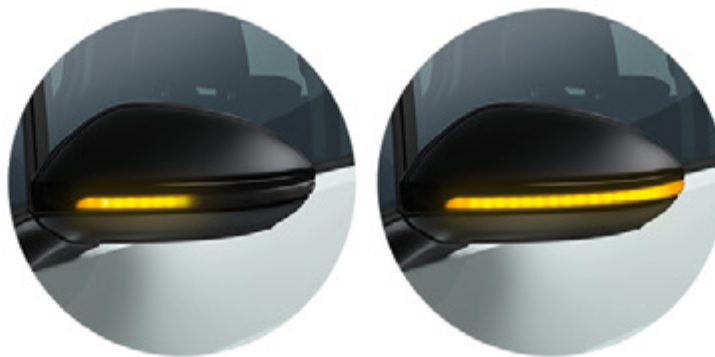

DYNAMIC LED MIRROR INDICATOR SIGNAL

Personalise your new Golf with our new dynamic LED wing mirror signals. This accessory has a long service life because of its innovative LED technology. The tinted black glass gives the signals a sporty look.

For Golf models: GTI, GTD and R only.

Part Number: 5G0052215

£215.80 including fitting

Visit volkswagen.co.uk/accessories for the full selection

up!

Polo

T-Roc

Golf

Golf Estate

Golf SV

Beetle

Beetle Cabriolet

Scirocco

Jetta

Passat Saloon

Passat Estate

CC

Arteon

Tiguan

Tiguan Allspace

Touran

Sharan

Touareg