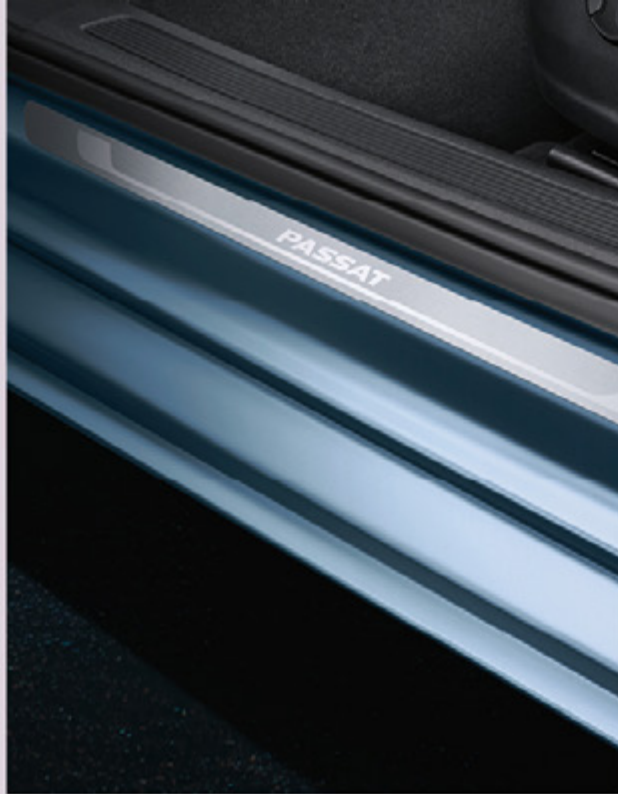

Tiguan Allspace

Touran

Sharan

Touareg

ALUMINIUM DOOR SILL TRIM

An eye-catcher when getting in: The high-quality aluminium sill protectors with Passat lettering protect the entrance areas and customise your vehicle's appearance. One set consists of two perfectly fitting sill protectors for the front door sills.