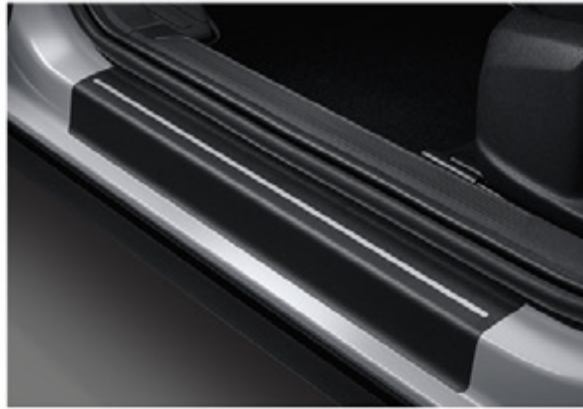

DOOR SILL FILM

These black/silver sill protectors enhance the appearance of the vehicle. They also protect the sills against scratches from shoes and heels.

Part Number: 2GA071310AZMD
Four-piece set

£92.00 including fitting