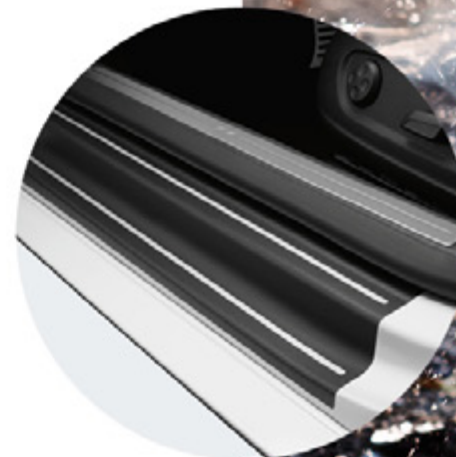

Four-piece set

£132.50 including fitting

Visit [volkswagen.co.uk/accessories](https://www.volkswagen.co.uk/accessories) for the full selection

REAR CHROME STRIP

Part edge protector part style statement, this minimal chrome-style strip will turn a few heads and ensure your paintwork is still doing the same in years to come.