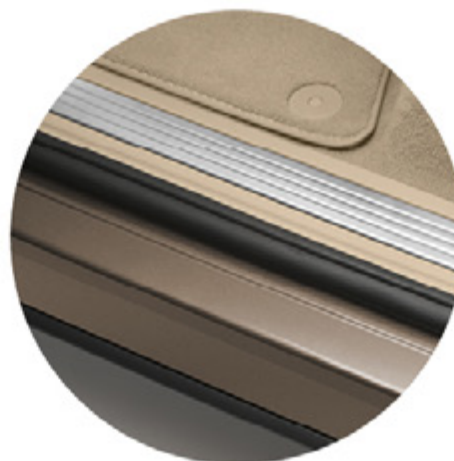

REAR RUBBER FLOOR MATS

Part Number: 7P0061511041

Two-piece set

£70.00

DOOR SILL TRIM TRANSPARENT

These transparent film sill protectors protect the sills against scratches from shoes and heels without changing the look of the vehicle.

Part Number: 7P0071310A908

Four-piece set

£97.50 including fitting

up!

Polo

T-Roc

Golf

Golf Estate

Golf SV

Beetle

Beetle Cabriolet

Scirocco

Jetta

Passat Saloon

Passat Estate

CC

Arteon

Tiguan

Tiguan Allspace

Touran

Sharan

Touareg